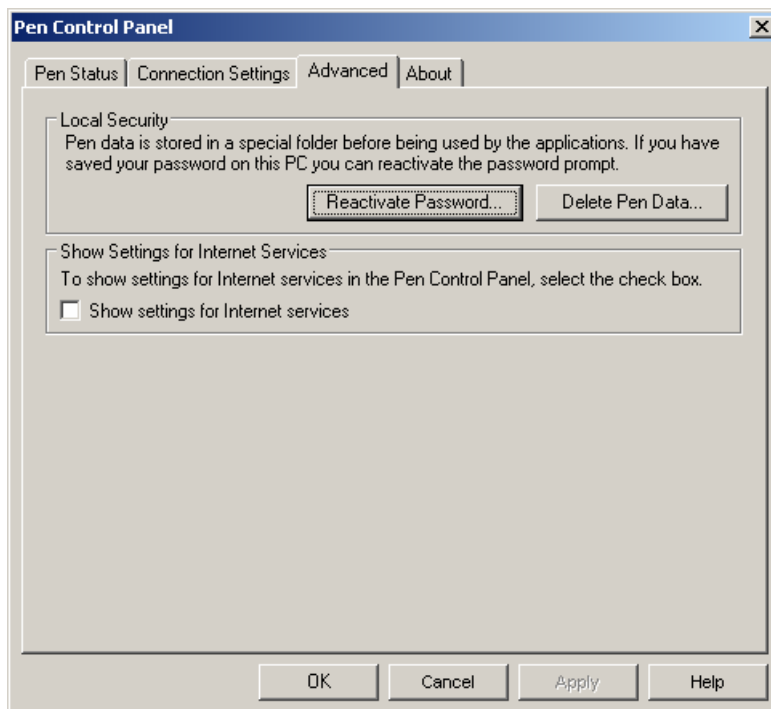

If you need to carry out the GPRS configuration of your digital pen manually:

- 1) Connect your digital pen to your computer via the USB port, the icon at the bottom right of your screen changes from  to ,
- 2) Double-click on the icon, a window appears:

You can also access this window using the "Start" -> "Programs" -> "Digital Pen" -> "Pen Control Panel" menu.

- 3) Select the "Advanced" tab:

- 4) Check the “Show settings for Internet Services” box, then click on “Apply”, the lower part of the tab is displayed: