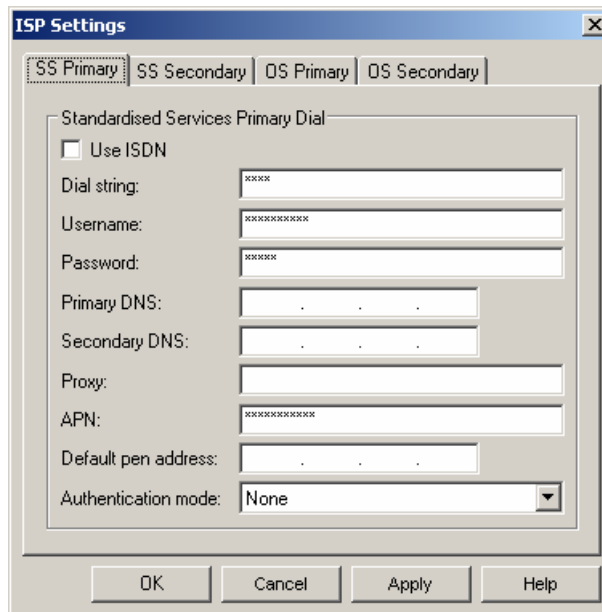

If you need to carry out the GPRS configuration of your digital pen manually:

- 1) Connect your digital pen to your computer via the USB port, the icon at the bottom right of your screen changes from  to ,
- 2) Double-click on the icon, a window appears:

You can also access this window using the "Start" -> "Programs" -> "Digital Pen" -> "Pen Control Panel" menu.

- 3) Select the "Advanced" tab:

- 4) Check the “Show settings for Internet Services” box, then click on “Apply”, the lower part of the tab is displayed:

- 5) Check that the “Active dial setup” field is set to “Primary dial”, then click on the “Edit settings...” button, a new window appears:

6) Select the "OS Primary" tab:

The image shows a screenshot of the "ISP Settings" dialog box. The "OS Primary" tab is selected. The dialog contains the following fields and controls: