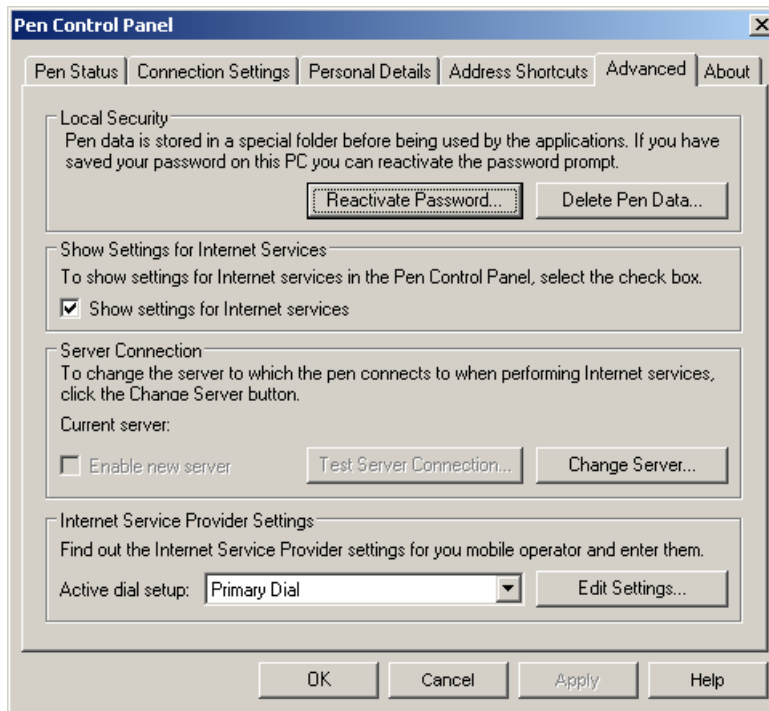

If you need to carry out the GPRS configuration of your digital pen manually:

- 1) Connect your digital pen to your computer via the USB port, the icon at the bottom right of your screen changes from  to ,
- 2) Double-click on the icon, a window appears:

You can also access this window using the "Start" -> "Programs" -> "Digital Pen" -> "Pen Control Panel" menu.

- 3) Select the "Advanced" tab:

- 4) Check the “Show settings for Internet Services” box, then click on “Apply”, the lower part of the tab is displayed: