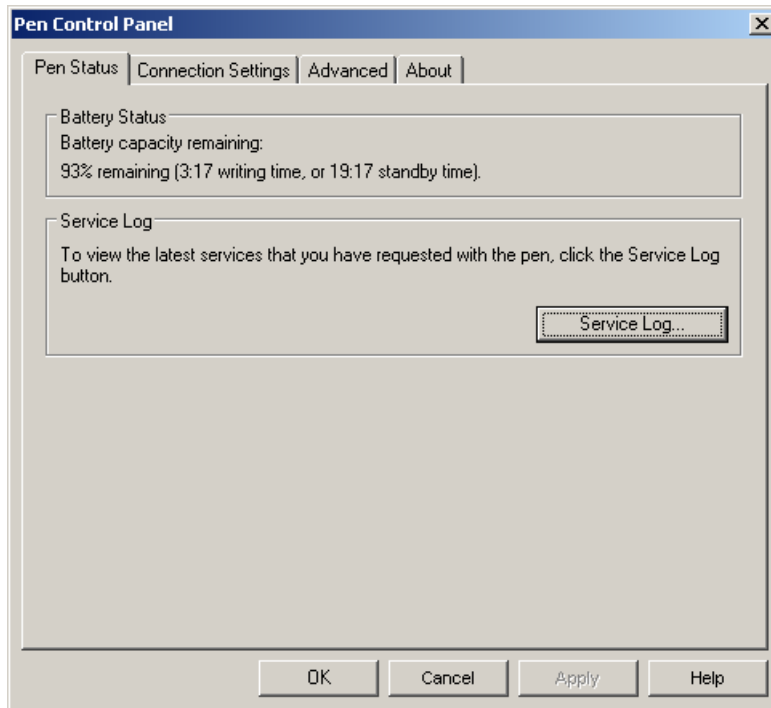

You can also access this window using the "Start" -> "Programs" -> "Digital Pen" -> "Pen Control Panel" menu.

- 3) Select the "Advanced" tab:

- 4) Check the “Show settings for Internet Services” box, then click on “Apply”, the lower part of the tab is displayed: